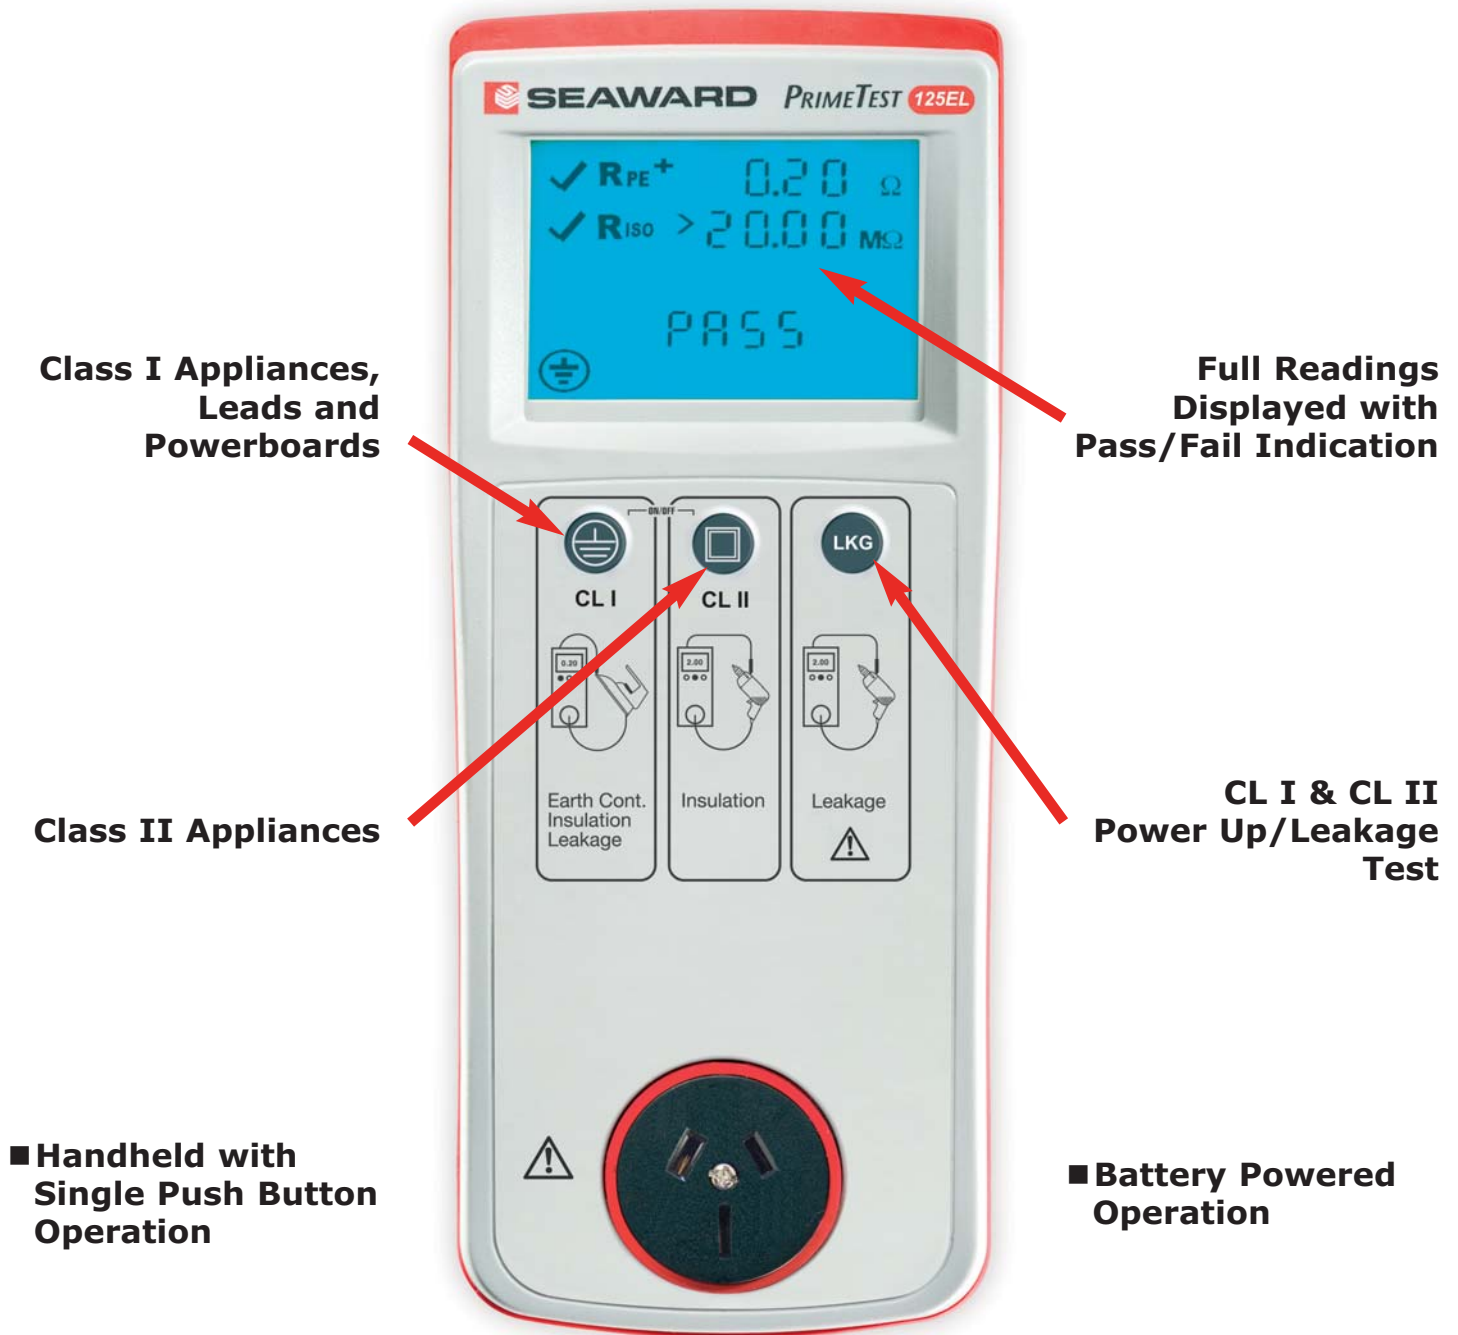

PrimeTest 125 EL

Australia's Lowest Cost Appliance Tester with Power Up/Leakage Testing

Ordering Information:

| Part No | Description | Trade Ex GST | Trade Inc GST |
|------------------|--|--------------|---------------|
| PrimeTest 125 EL | Appliance Tester with Power Up/Leakage | \$599.00 | \$658.90 |

Seaward PrimeTest 125 EL: Lowest Cost Appliance Tester with Leakage Test

The Seaward PrimeTest 125 EL is Australia's lowest cost appliance tester with power up/leakage current test. Simply select one of 3 push buttons, for Class I test, Class II test and Leakage. The unit is battery powered giving users complete portability.

Lead tests check for Live and Neutral open circuit, short circuit or reversed polarity.

| Seaward | Features |
|----------------------|--------------------------------|
| | PrimeTest 125 EL |
| Display | Bright LCD |
| Indication | Pass/Fail, Measurement Value |
| Operation | 3 Push Button |
| Enclosure | Hand-held, IP Rating IP40 |
| Leads | Earth Bond & IEC |
| Carry Case | Optional |
| Dimensions(LxWxH) | 265 x 110 x 55mm |
| Weight | 0.8kg |
| Overvoltage Category | CAT II 300V |
| Electrical Safety | IEC61010-1:2001, IEC61326:2005 |